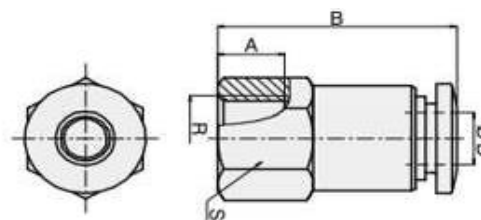

# LÍNEA NEUMÁTICA – Conectores Rápido Neumáticos

## Conector Hembra 66PLM (milímetros)

## Conector Hembra 66PLP (pulgadas)

Codigo VMA	Part No.	Dimensiones				
		Tubo D Mm D1	R	A Mm	B Mm	S Mm
66PLM402-EM	ZPCF04-01T	4	1/8" NPT	8	24,7	12
66PLM404-EM	ZPCF04-02T	4	1/4" NPT	11	27,7	17
66PLM602-EM	ZPCF06-01T	6	1/8" NPT	8	25,5	12
66PLM604-EM	ZPCF06-02T	6	1/4" NPT	11	28,2	17
66PLM606-EM	ZPCF06-03T	6	3/8" NPT	12	29,2	20
66PLM608-EM	ZPCF06-04T	6	1/2" NPT	14	32,2	24
66PLM802-EM	ZPCF08-01T	8	1/8" NPT	8	26,9	14
66PLM804-EM	ZPCF08-02T	8	1/4" NPT	11	29,9	17
66PLM806-EM	ZPCF08-03T	8	3/8" NPT	12	30,9	20
66PLM808-EM	ZPCF08-04T	8	1/2" NPT	14	32,9	24
66PLM1002-EM	ZPCF10-01T	10	1/8" NPT	8	29,9	17
66PLM1004-EM	ZPCF10-02T	10	1/4" NPT	11	32,9	17
66PLM1006-EM	ZPCF10-03T	10	3/8" NPT	12	33,9	20
66PLM1008-EM	ZPCF10-04T	10	1/2" NPT	14	35,9	24
66PLM1202-EM	ZPCF12-01T	12	1/8" NPT	8	31,5	20
66PLM1204-EM	ZPCF12-02T	12	1/4" NPT	11	34,5	20
66PLM1206-EM	ZPCF12-03T	12	3/8" NPT	12	35,5	20
66PLM1208-EM	ZPCF12-04T	12	1/2" NPT	14	37,5	24

Codigo VMA	Part No.	Dimensiones				
		Tubo D Mm D1	R	A Mm	B Mm	S INCH
* 66PLP53202-EM	ZPCF5/32-01T	5/32	1/8" NPT	8	24,7	9/16
* 66PLP53204-EM	ZPCF5/32-02T	5/32	1/4" NPT	11	27,7	11/16
66PLP0402-EM	ZPCF1/4-01T	1/4	1/8" NPT	8	25,5	9/16
66PLP0404-EM	ZPCF1/4-02T	1/4	1/4" NPT	11	28,2	11/16
66PLP0406-EM	ZPCF1/4-03T	1/4	3/8" NPT	12	29,2	7/8
66PLP0408-EM	ZPCF1/4-04T	1/4	1/2" NPT	14	32,2	1
66PLP0502-EM	ZPCF5/16-01T	5/16	1/8" NPT	8	26,9	9/16
66PLP0504-EM	ZPCF5/16-02T	5/16	1/4" NPT	11	29,9	11/16
66PLP0506-EM	ZPCF5/16-03T	5/16	3/8" NPT	12	30,9	7/8
66PLP0508-EM	ZPCF5/16-04T	5/16	1/2" NPT	14	32,9	1
66PLP0602-EM	ZPCF3/8-01T	3/8	1/8" NPT	8	29,9	11/16
66PLP0604-EM	ZPCF3/8-02T	3/8	1/4" NPT	11	32,9	11/16
66PLP0606-EM	ZPCF3/8-03T	3/8	3/8" NPT	12	33,9	7/8
66PLP0608-EM	ZPCF3/8-04T	3/8	1/2" NPT	14	35,9	1
66PLP0802-EM	ZPCF1/2-01T	1/2	1/8" NPT	8	31,5	7/8
66PLP0804-EM	ZPCF1/2-02T	1/2	1/4" NPT	11	34,5	7/8
66PLP0806-EM	ZPCF1/2-03T	1/2	3/8" NPT	12	35,5	7/8
66PLP0808-EM	ZPCF1/2-04T	1/2	1/2" NPT	14	37,5	1