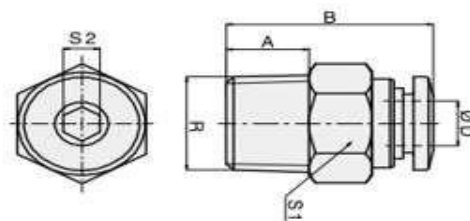

LÍNEA NEUMÁTICA – Conectores Rápido Neumáticos

Conector Macho

68PLM (milímetros)

Conector Macho

68PLP (pulgadas)

Codigo VMA	Part No.	Dimensiones					
		Tubo D	R	A	B	S1	S2
		Mm D1		Mm	Mm	Mm	Mm
68PLM4M5-EM	ZPCM04-M5	4	M5	4	22	10	2
68PLM4M6-EM	ZPCM04-M6	4	M6	4,5	22,5	10	2
68PLM402-EM	ZPC04-01T	4	1/8" NPT	7,5	20,2	10	3
68PLM404-EM	ZPC04-02T	4	1/4" NPT	9,5	18,5	14	3
68PLM6M5-EM	ZPCM06-M5	6	M5	4	22,6	12	2
68PLM6M6-EM	ZPCM06-M6	6	M6	4,5	23,1	12	2
68PLM602-EM	ZPC06-01T	6	1/8" NPT	7,5	21,1	12	4
68PLM604-EM	ZPC06-02T	6	1/4" NPT	9,5	22,1	14	4
68PLM606-EM	ZPC06-03T	6	3/8" NPT	10,5	21,1	17	4
68PLM608-EM	ZPC06-04T	6	1/2" NPT	13,5	24,1	21	4
68PLM802-EM	ZPC08-01T	8	1/8" NPT	7,5	26,4	14	5
68PLM804-EM	ZPC08-02T	8	1/4" NPT	9,5	23,9	14	6
68PLM806-EM	ZPC08-03T	8	3/8" NPT	10,5	21,9	17	6
68PLM808-EM	ZPC08-04T	8	1/2" NPT	13,5	24,4	21	6
68PLM1002-EM	ZPC10-01T	10	1/8" NPT	7,5	29,5	17	5
68PLM1004-EM	ZPC10-02T	10	1/4" NPT	9,5	30,8	17	6
68PLM1006-EM	ZPC10-03T	10	3/8" NPT	10,5	27,7	17	8
68PLM1008-EM	ZPC10-04T	10	1/2" NPT	13,5	25,5	21	8
68PLM1202-EM	ZPC12-01T	12	1/8" NPT	7,5	32	20	5
68PLM1204-EM	ZPC12-02T	12	1/4" NPT	9,5	34	20	6
68PLM1206-EM	ZPC12-03T	12	3/8" NPT	10,5	30	20	10
68PLM1208-EM	ZPC12-04T	12	1/2" NPT	13,5	29	21	-

Codigo VMA	Part No.	Dimensiones					
		Tubo D	R	A	B	S1	S2
		Mm D1		Mm	Mm	INCH	INCH
* 68PLP53202-EM	ZPC5/32-01T	5/32	1/8" NPT	7,5	20,2	7/16	3/32
* 68PLP53204-EM	ZPC5/32-02T	5/32	1/4" NPT	9,5	18,5	9/16	3/32
68PLP0402-EM	ZPC1/4-01T	1/4	1/8" NPT	7,5	21,1	1/2	5/32
68PLP0404-EM	ZPC1/4-02T	1/4	1/4" NPT	9,5	22,1	9/16	5/32
68PLP0406-EM	ZPC1/4-03T	1/4	3/8" NPT	10,5	21,1	11/16	5/32
68PLP0408-EM	ZPC1/4-04T	1/4	1/2" NPT	13,5	24,1	7/8	5/32
68PLP0502-EM	ZPC5/16-01T	5/16	1/8" NPT	7,5	26,4	9/16	3/16
68PLP0504-EM	ZPC5/16-02T	5/16	1/4" NPT	9,5	23,9	9/16	7/32
68PLP0506-EM	ZPC5/16-03T	5/16	3/8" NPT	10,5	21,9	11/16	7/32
68PLP0508-EM	ZPC5/16-04T	5/16	1/2" NPT	13,5	24,4	7/8	7/32
68PLP0602-EM	ZPC3/8-01T	3/8	1/8" NPT	7,5	29,5	11/16	3/16
68PLP0604-EM	ZPC3/8-02T	3/8	1/4" NPT	9,5	30,8	11/16	7/32
68PLP0606-EM	ZPC3/8-03T	3/8	3/8" NPT	10,5	27,7	11/16	5/16
68PLP0608-EM	ZPC3/8-04T	3/8	1/2" NPT	13,5	27,5	7/8	5/16
68PLP0802-EM	ZPC1/2-01T	1/2	1/8" NPT	7,5	32	7/8	3/16
68PLP0804-EM	ZPC1/2-02T	1/2	1/4" NPT	9,5	34	7/8	1/4
68PLP0806-EM	ZPC1/2-03T	1/2	3/8" NPT	10,5	30	7/8	5/16
68PLP0808-EM	ZPC1/2-04T	1/2	1/2" NPT	13,5	29	7/8	5/16

* solo compras calzadas/importación